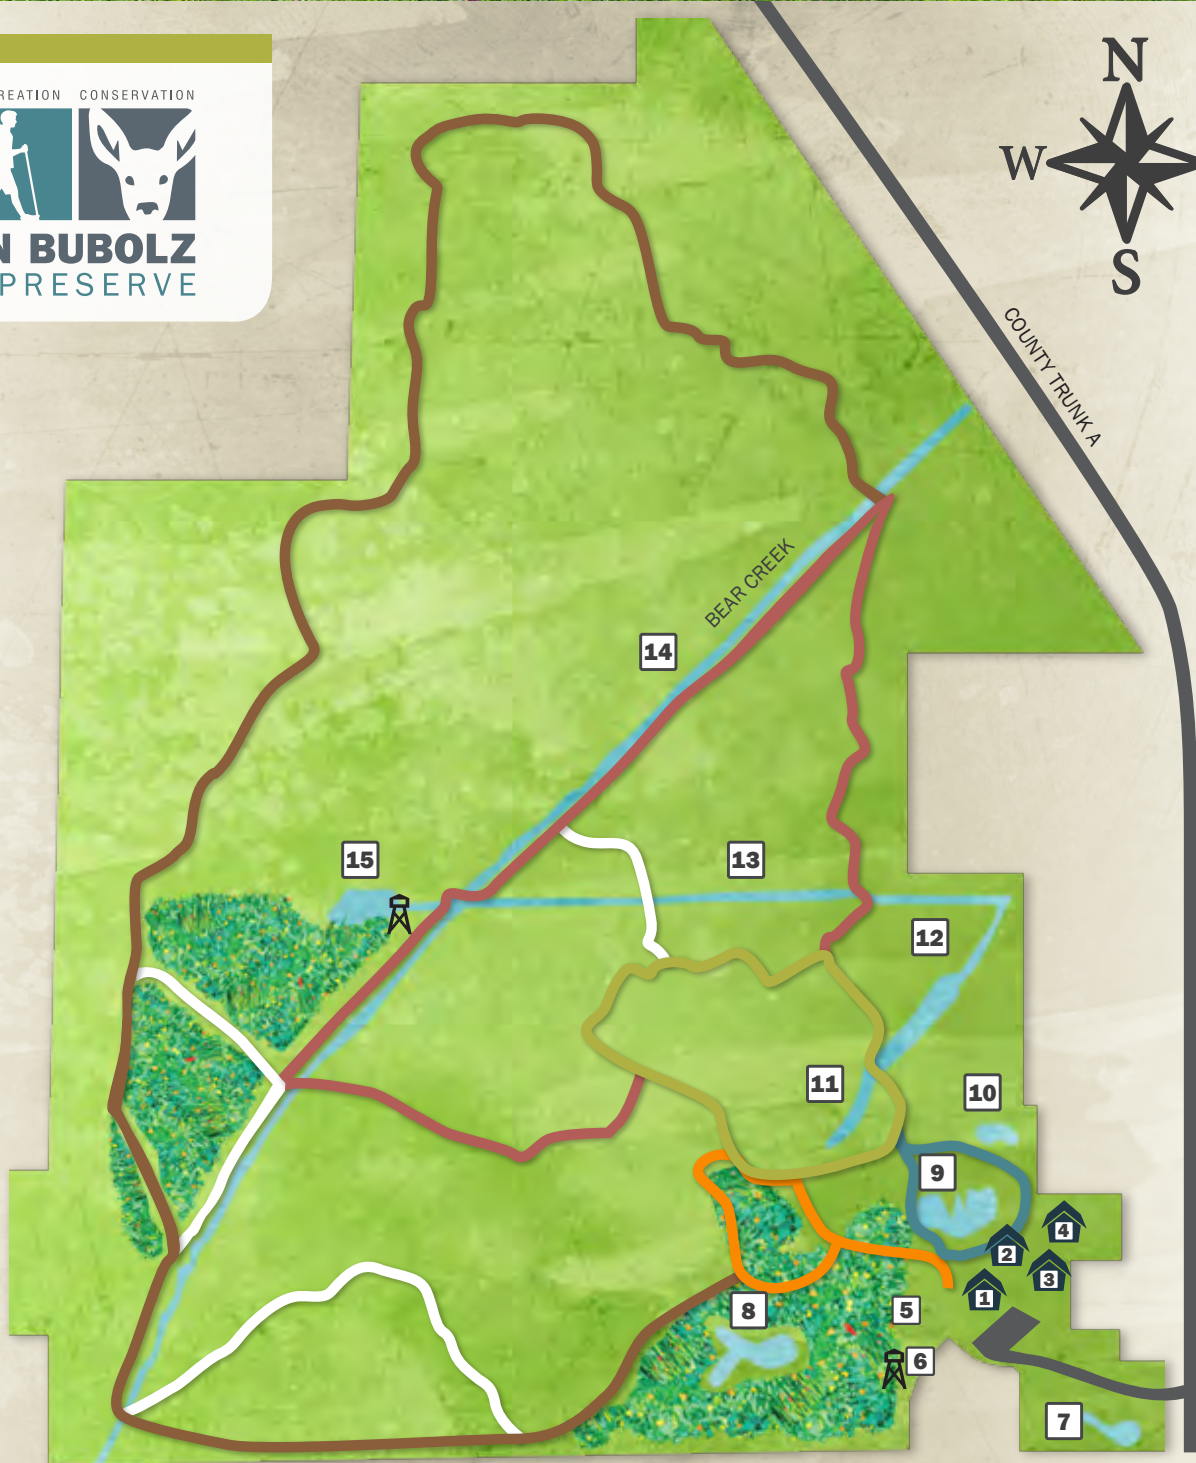

EDUCATION RECREATION CONSERVATION

GORDON BUBOLZ
NATURE PRESERVE

LEGEND

- SHELTER
- PRAIRIE
- WATER
- WOODS
- OBSERVATION TOWER

- WILDERNESS TRAIL
- WHITE CEDAR TRAIL
- DEER RUN TRAIL
- POPLAR PASS TRAIL
- FOUR SEASONS TRAIL
- SHORTCUT TRAIL

- 1** Nature Center
- 2** Sugar Shack
- 3** School House
- 4** Log Cabin
- 5** Amphitheater
- 6** Observation Tower
- 7** Goose Neck Pond
- 8** Sedge Meadow Pond
- 9** Turtle Pond
- 10** Quarry Pond
- 11** South Level Ditch
- 12** North Level Ditch
- 13** Alder Creek
- 14** Bear Creek
- 15** Black Acres Pond

NO SMOKING, PETS OR BIKES